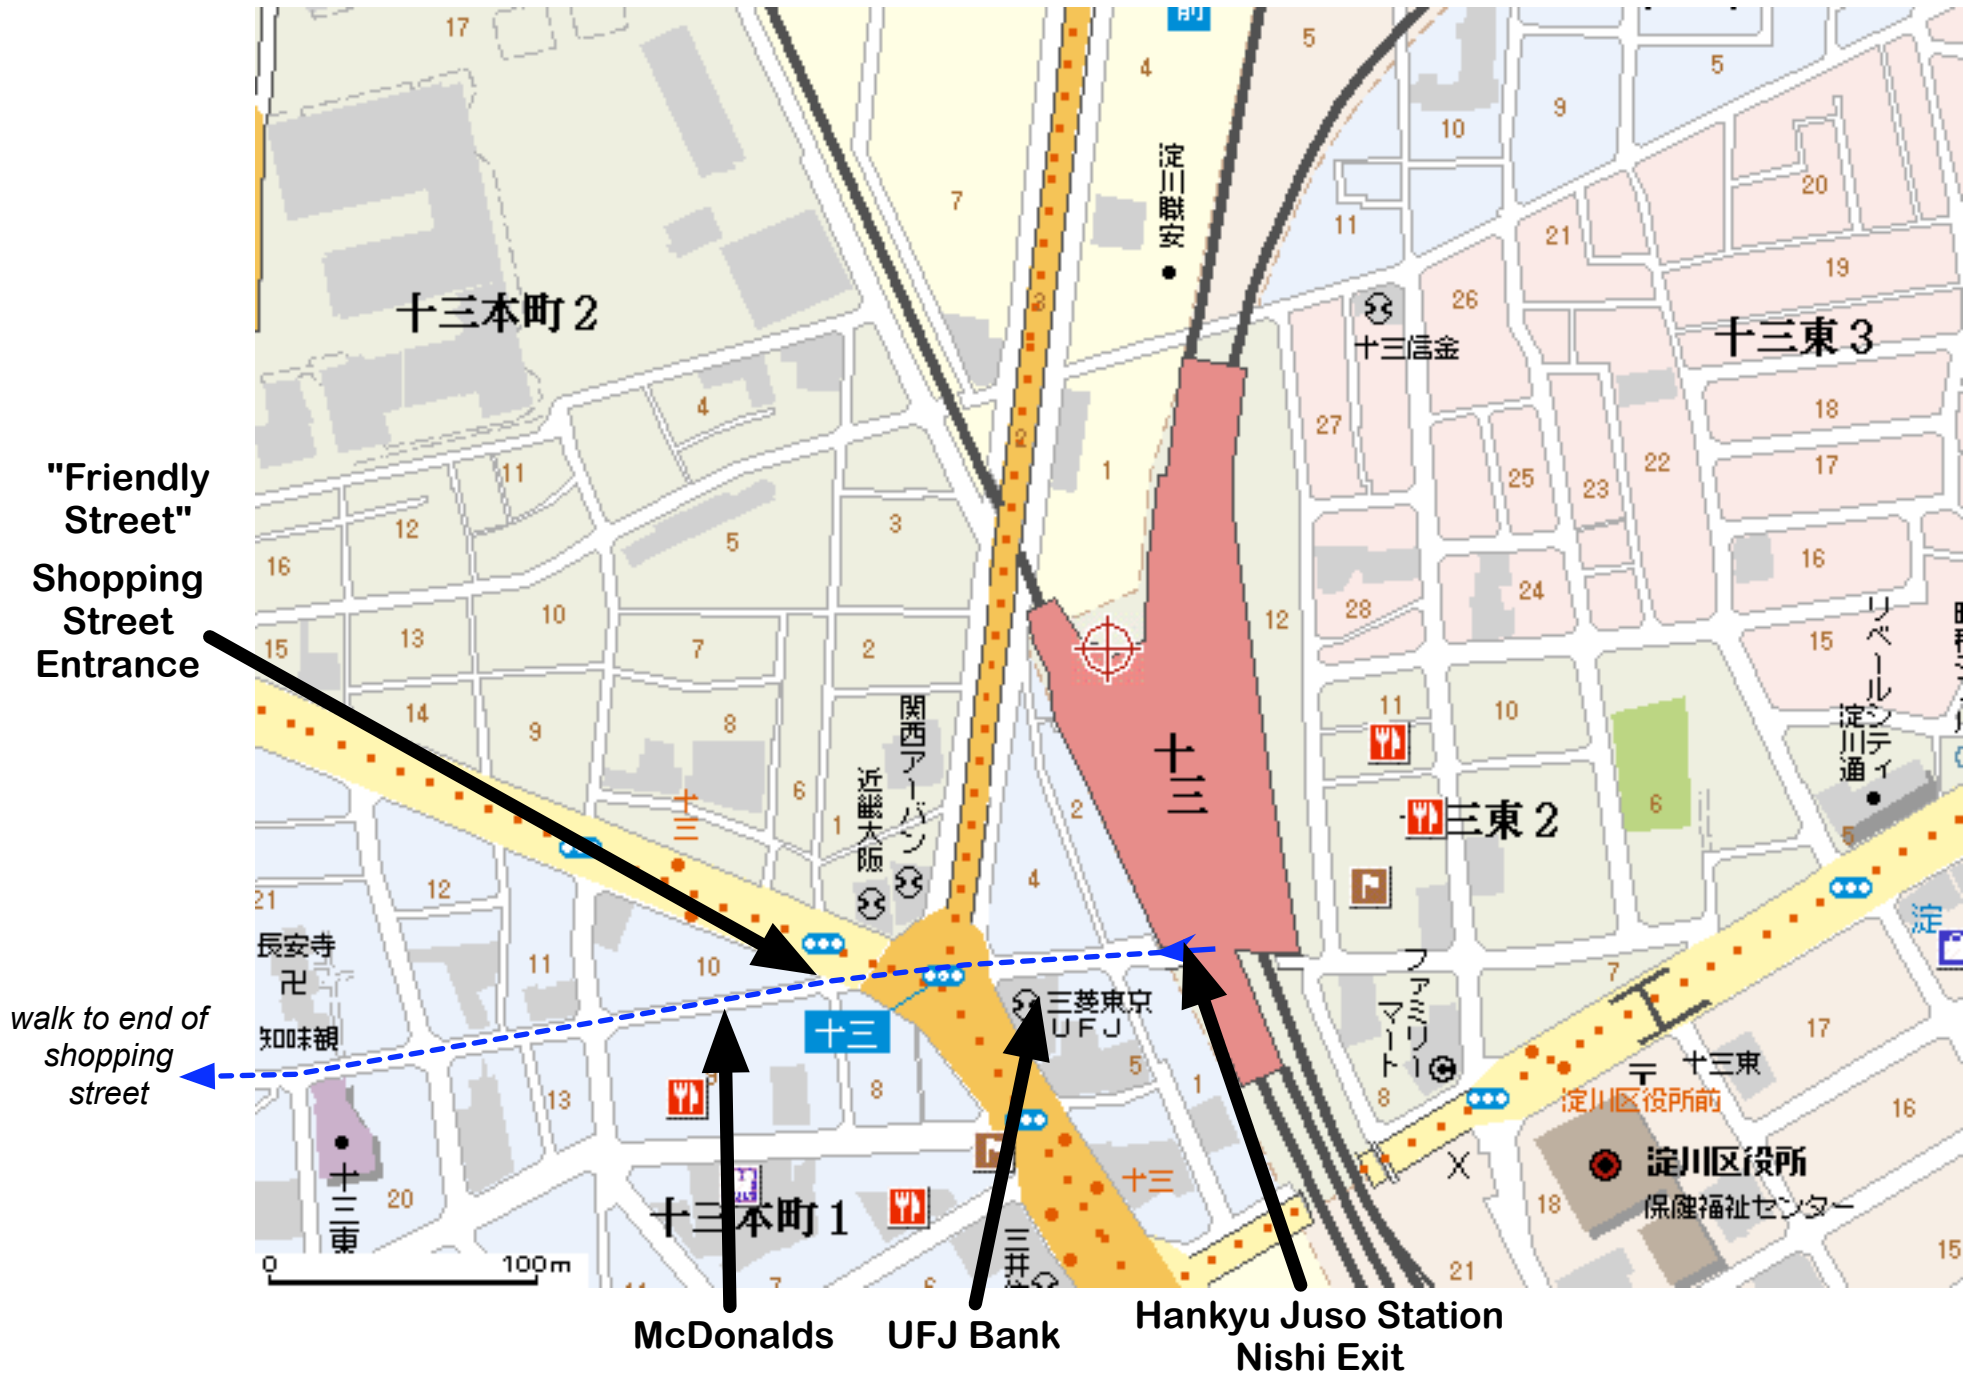

map showing route from Hankyu Juso station to Alika English School

Yodogawa-ku
Tagawa 1-8-15
tel no 06-6304-7100
090-2102-3404

Hankyu
Juso
Station

blue line
shows
route

motorbike
shop

shrine

HERE

Alika
English

Electrical
shop

Pure Juso
Supermarket

underpass

Shopping
Street

McDonalds

map showing detail around station.

map showing detail around school.