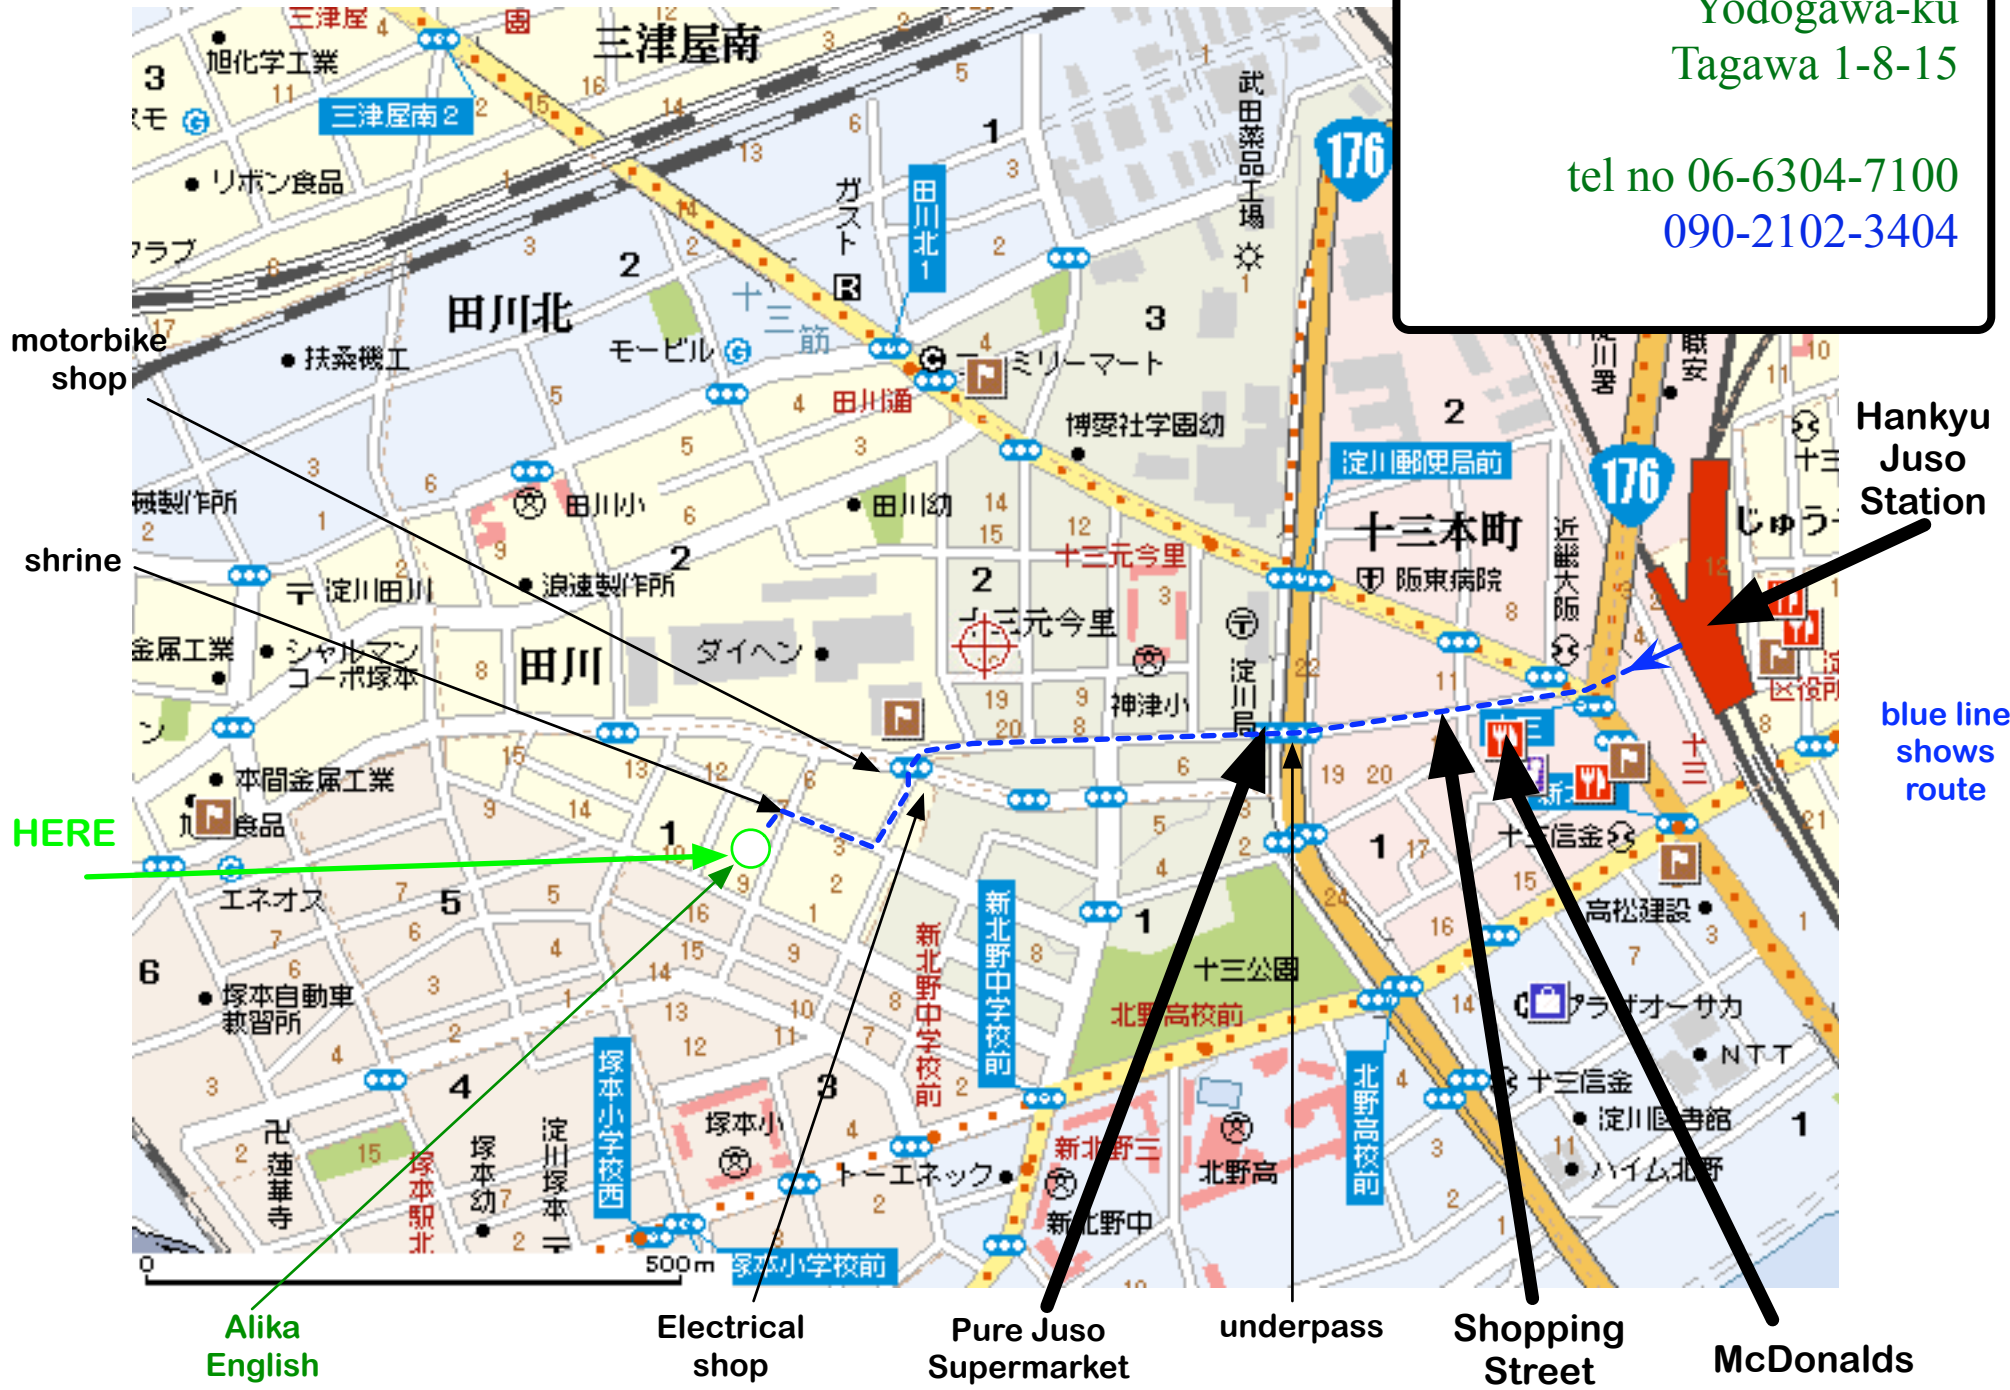

map showing route from Hankyu Juso station to Alika English School

Yodogawa-ku
Tagawa 1-8-15
tel no 06-6304-7100
090-2102-3404

Hankyu
Juso
Station

blue line
shows
route

motorbike
shop

shrine

HERE

Alika
English

Electrical
shop

Pure Juso
Supermarket

underpass

Shopping
Street

McDonalds

map showing detail around station.

map showing detail around school.